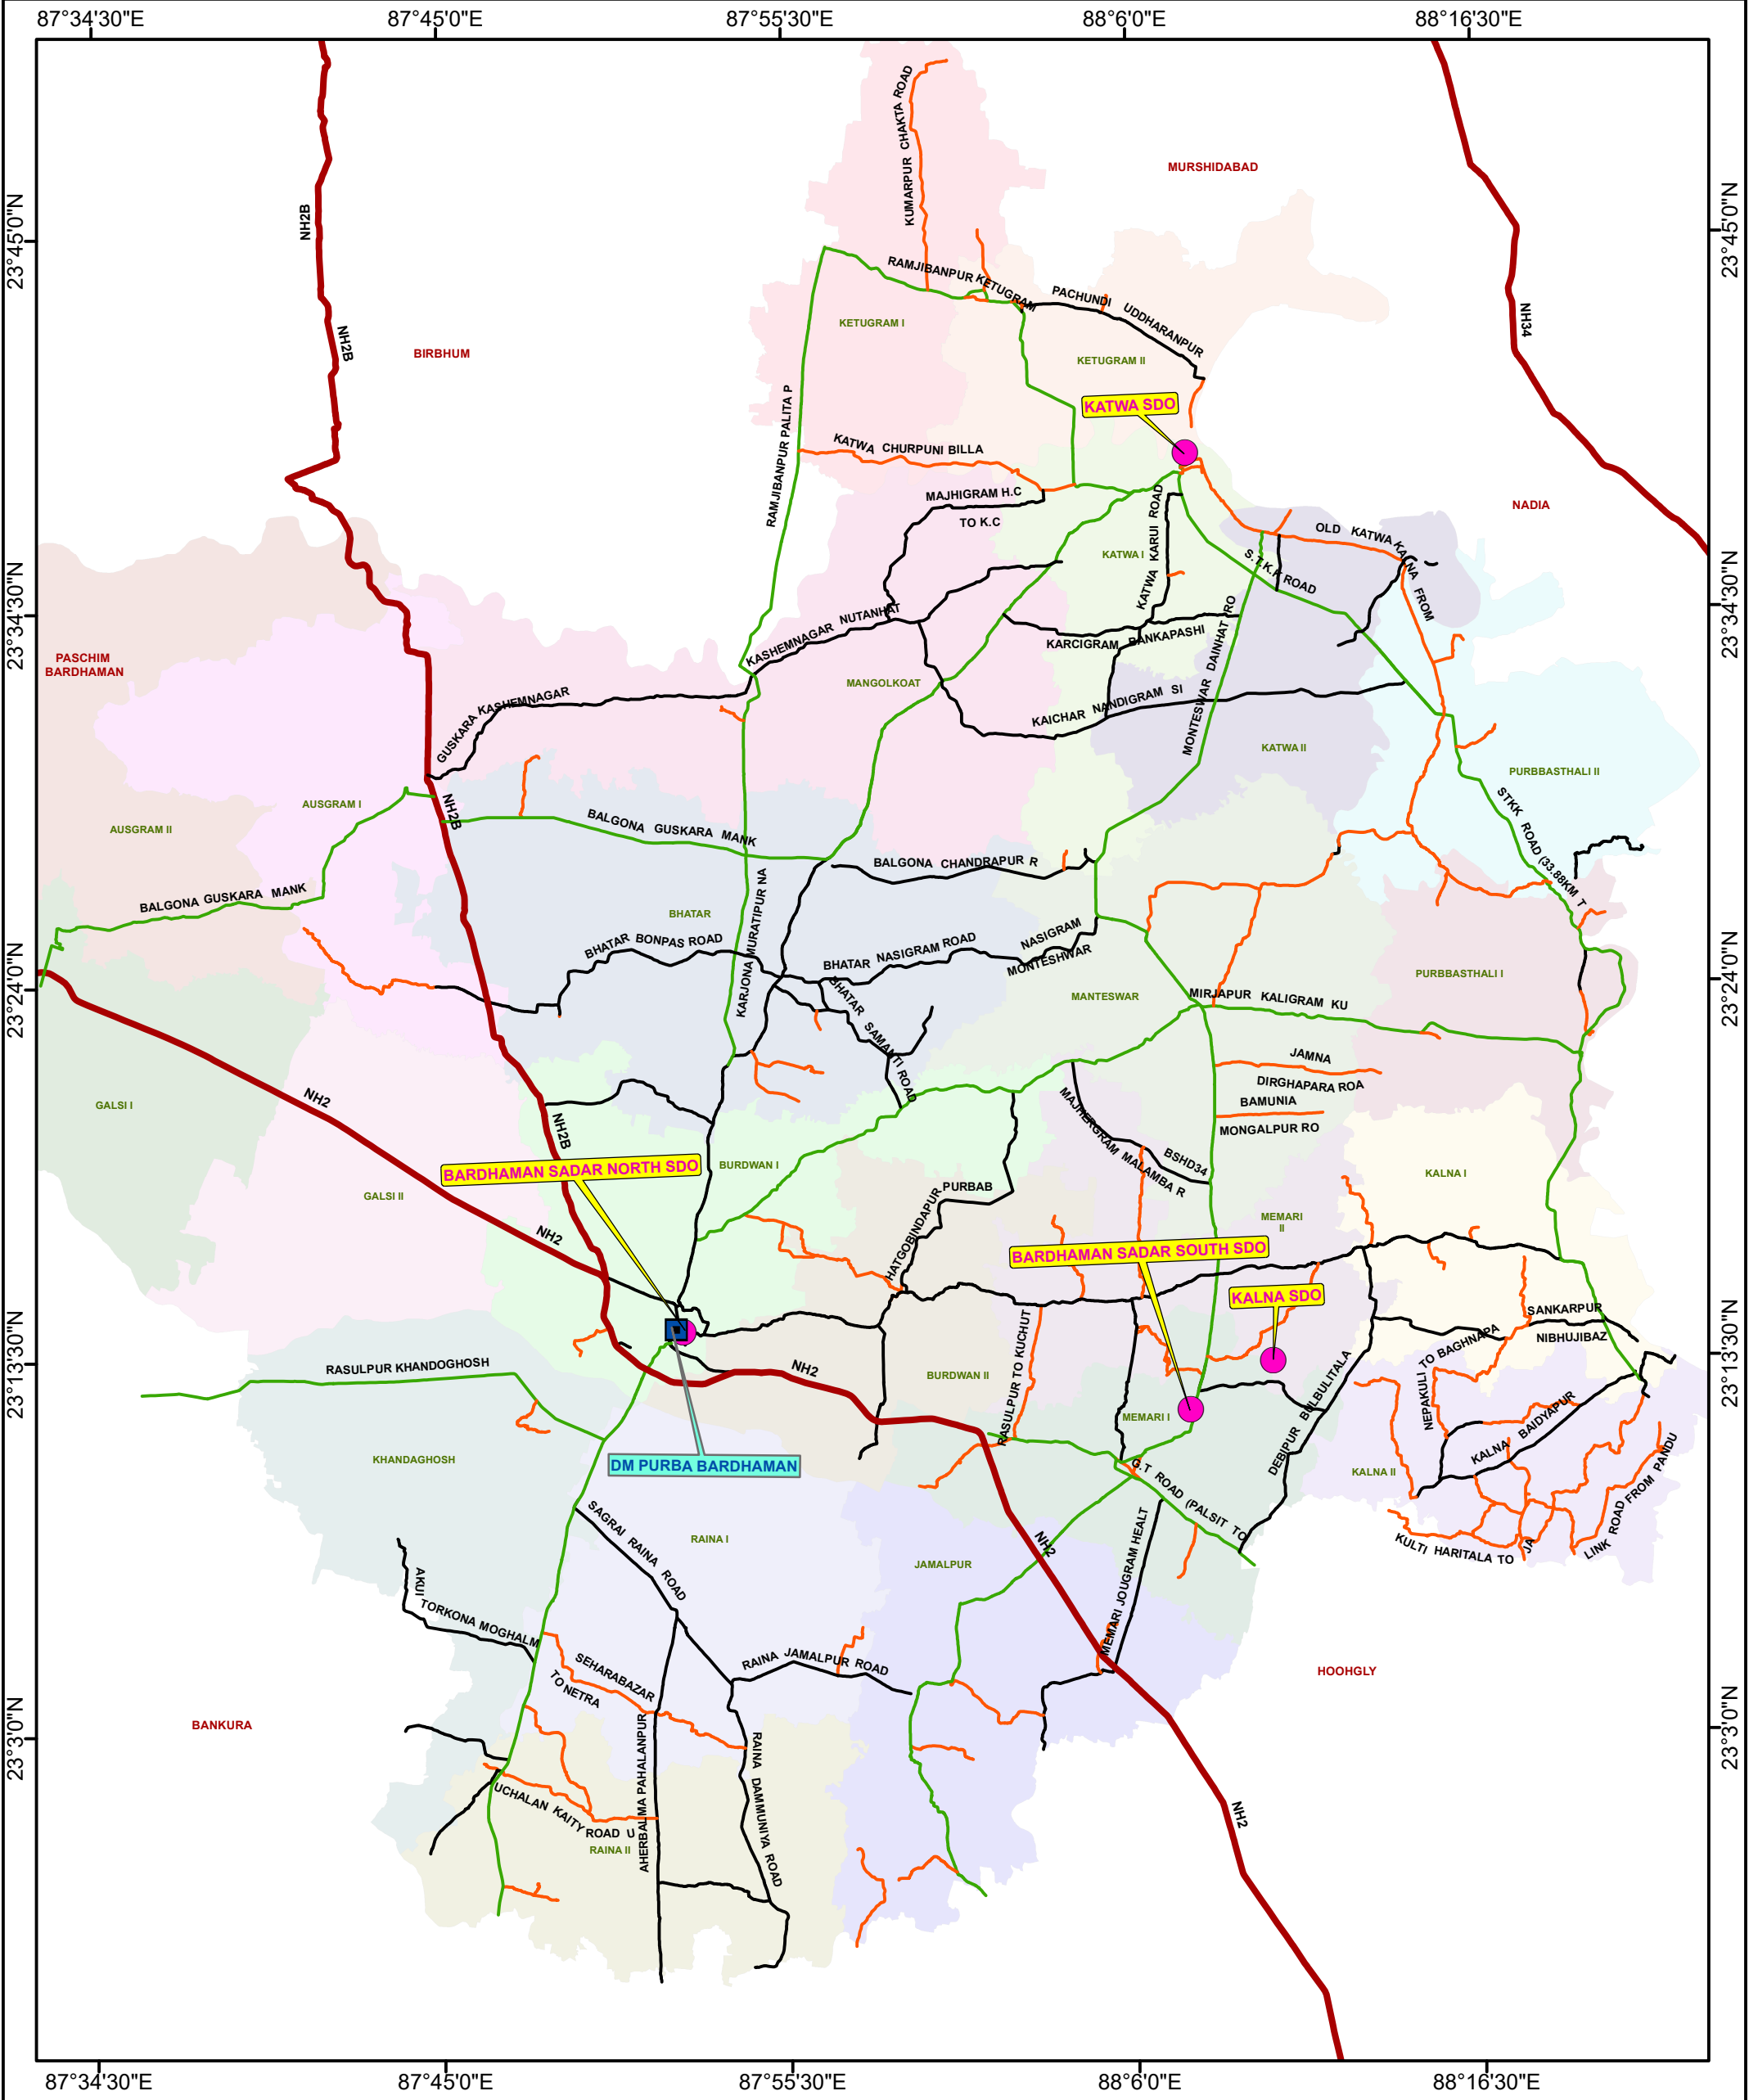

PURBA BARDHAMAN

LEGEND

	NATIONAL HIGHWAY		SUB-DIVISION OFFICE
	STATE HIGHWAY		DM OFFICE
	MAJOR DISTRICT ROAD		DISTRICT
	RURAL ROAD		